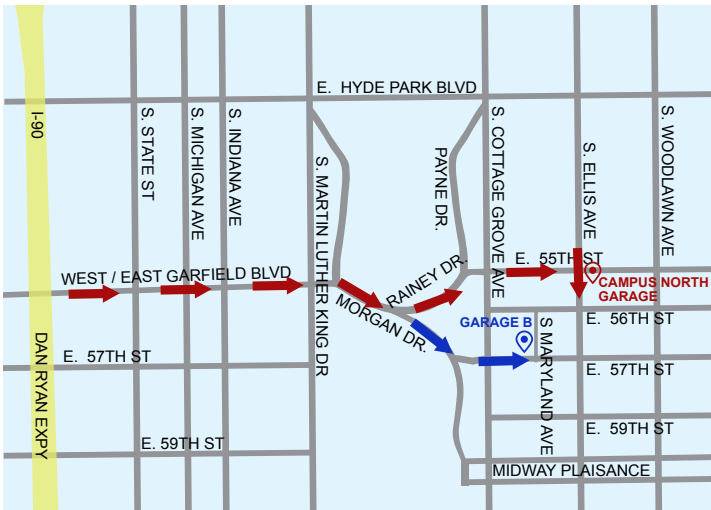

**SUNDAY  
OCTOBER 14, 2018**

**ATTN SMART PHONE USERS--** Please note that directions to the parking garages on your smart phone or GPS device may be impacted by to street closures from the Race between 56th Street and the Midway Plaisance and Cottage Grove and Stony Island. The below maps provide directions around the planned race course closures.

#### FROM DAN RYAN I-90/I-94

1. Follow I 90 E / I 94 E
2. Take exit 57 (Garfield) from I-90 E/I 94 E
3. Head East (turn left) on W Garfield BLVD
4. Follow Garfield and make a slight right onto Morgan DR

#### CONTINUE TO PARKING GARAGE B

1. At the fork, turn slightly right to continue on Morgan DR
2. Make a left onto 57th ST
3. Turn left onto Maryland AVE
4. Parking Garage B will be on your left at the corner of 57th and Maryland

#### FROM LAKESHORE DRIVE

1. Take S Lake Shore Dr to E 57th DR
2. Turn right onto S Hyde Park BLVD
3. Turn left onto 55th ST