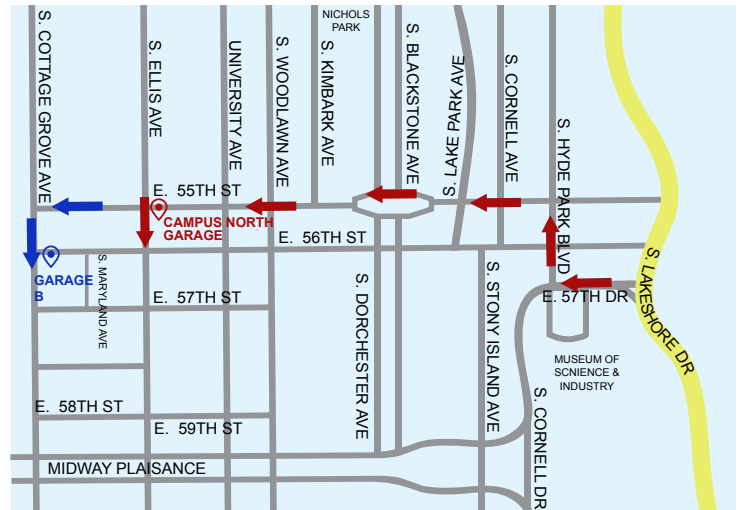

#### FROM DAN RYAN I-90/I-94

1. Follow I 90 E / I 94 E
2. Take exit 57 (Garfield) from I-90 E/I 94 E
3. Head East (turn left) on W Garfield BLVD
4. Follow Garfield and make a slight right onto Morgan DR

#### CONTINUE TO PARKING GARAGE B

1. At the fork, turn slightly right to continue on Morgan DR
2. Make a left onto 57th ST
3. Turn left onto Maryland AVE
4. Parking Garage B will be on your left at the corner of 57th and Maryland

#### CONTINUE TO CAMPUS NORTH GARAGE

1. At the fork, turn slightly left onto Rainey DR
2. Turn right onto 55th ST
3. Turn right onto S Ellis AVE
4. Campus North Garage will be on your left at the corner of 55th and Ellis

#### FROM LAKESHORE DRIVE

1. Take S Lake Shore Dr to E 57th DR
2. Turn right onto S Hyde Park BLVD
3. Turn left onto 55th ST